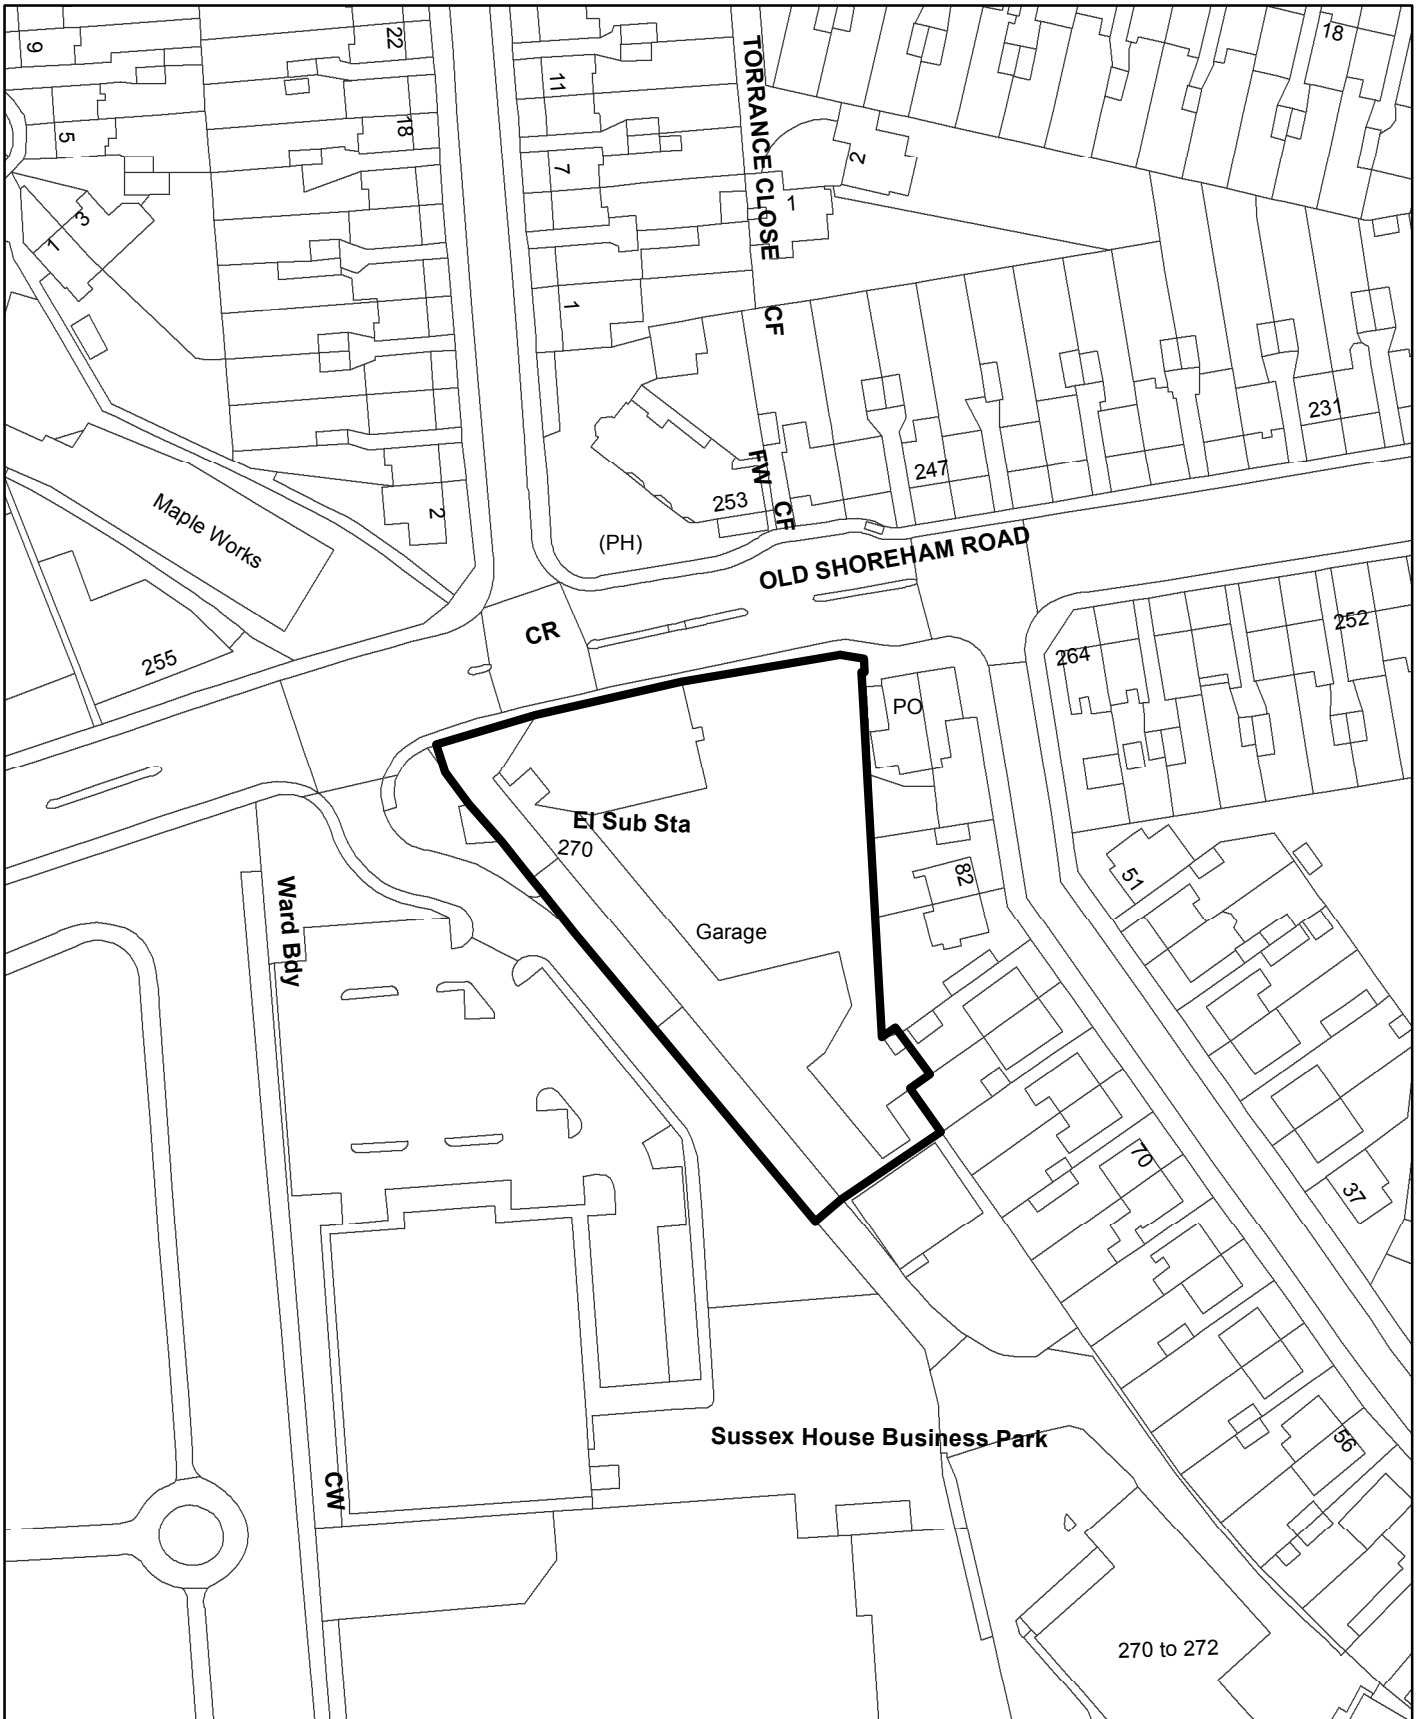

BH2019 00544 270 Old Shoreham Road

N

Scale: 1:1,250